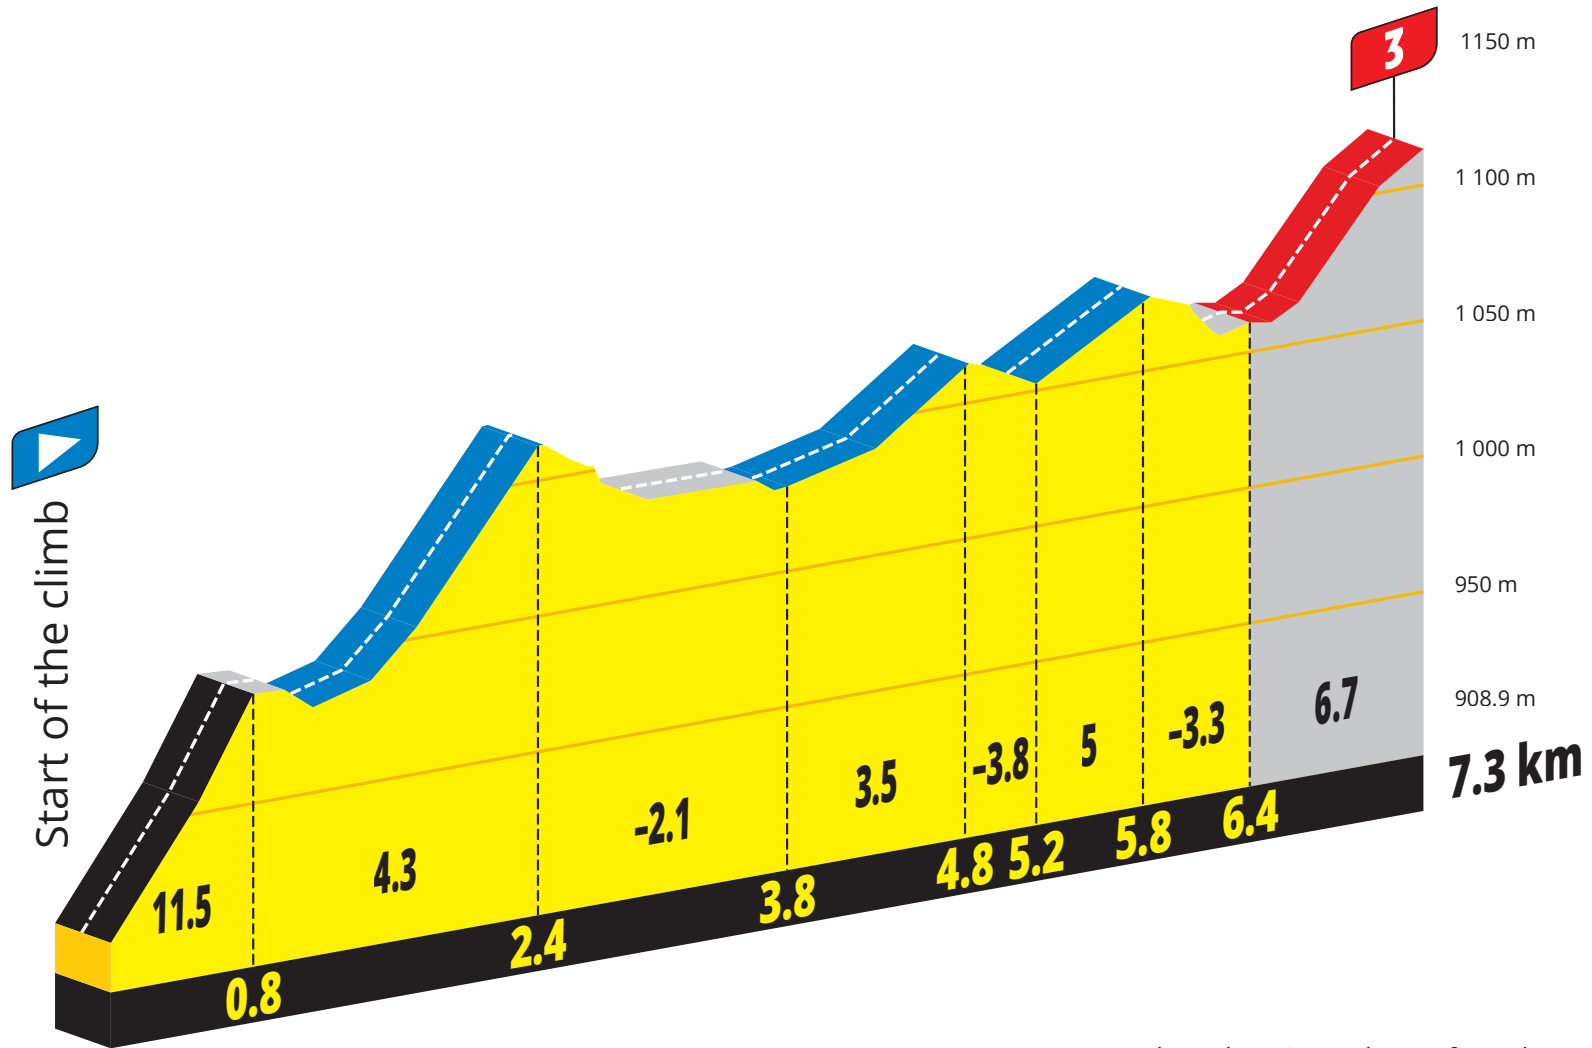

- Neutralised start
- Finish
- Official race start
- Timed section
- Sprint challenge
- Coffee
- Mechanics
- Spectator friendly area
- Toilets
- Aid station
- Medical
- Kom challenge
- Climb category
- Beer

# L'ÉTAPE SWITZERLAND BY TOUR DE FRANCE - KOM PROFILE

12 September 2021 - **7,3 KM** - **3,0%** average

Darkened section to be confirmed.

Start

Climb category

3 to 5.9 %

6 to 8.9 %

From 9 %